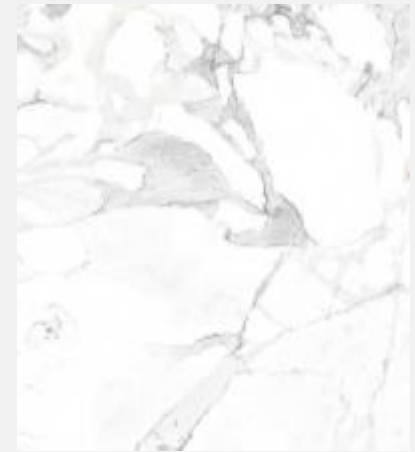

CAFE

DARK BROWN CABINETS

BACKSPLASH & COUNTERTOPS

MASTER BATH SHOWER WALL, FLOOR & ACCENT TILES

MAIN FLOORING

CARPET

SECONDARY BATH SHOWER & FLOOR TILE

Prices and specifications subject to change without notice. Please note these images are meant to evoke the character & mood of the design and not meant to represent exact features or materials. This information is deemed reliable but not guaranteed.